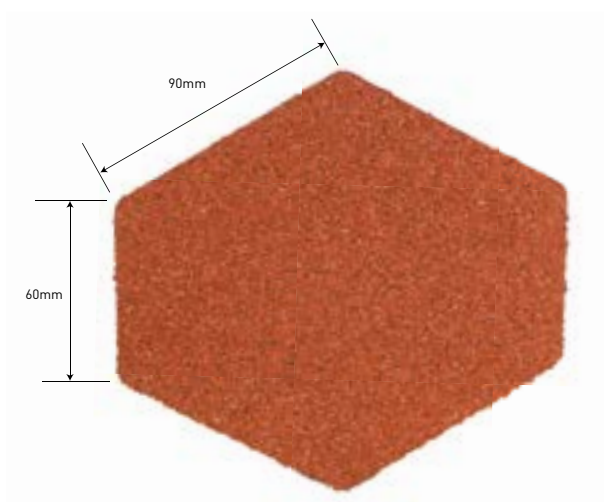

## 106 END CAP V RIDGE

### Specifications

Length: 154mm

Weight: 0.081kg

Colours see colour charts