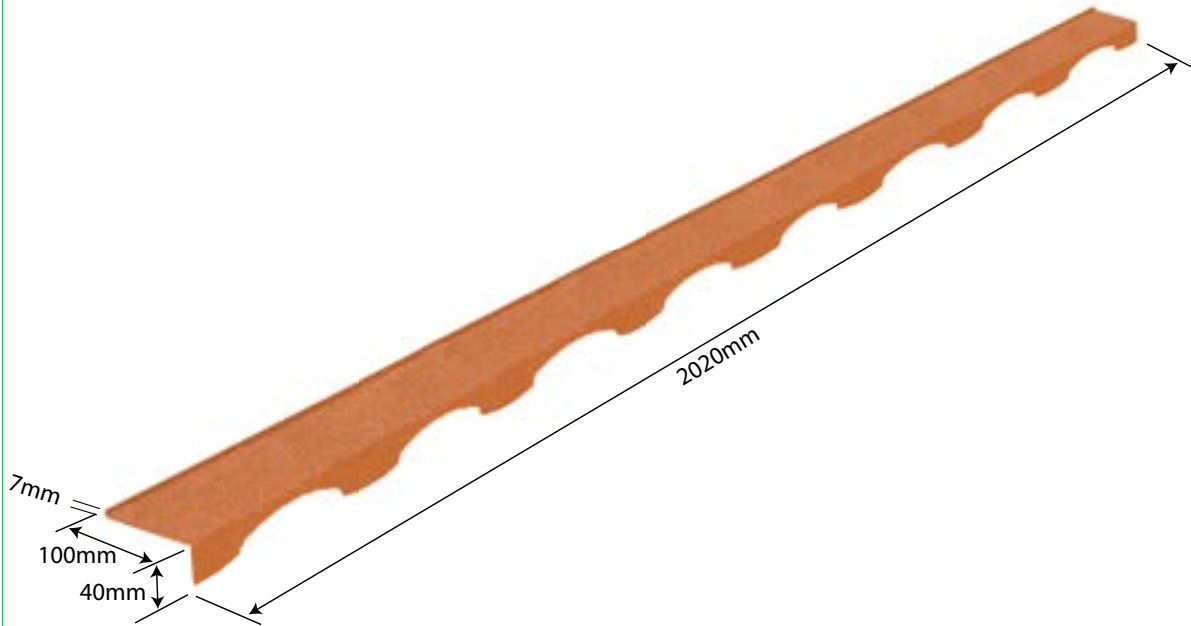

302 ROMAN/ANTICA RIDGE APRON

Specifications

Length: 2020mm

Weight: 1.287kg

Colours see colour charts