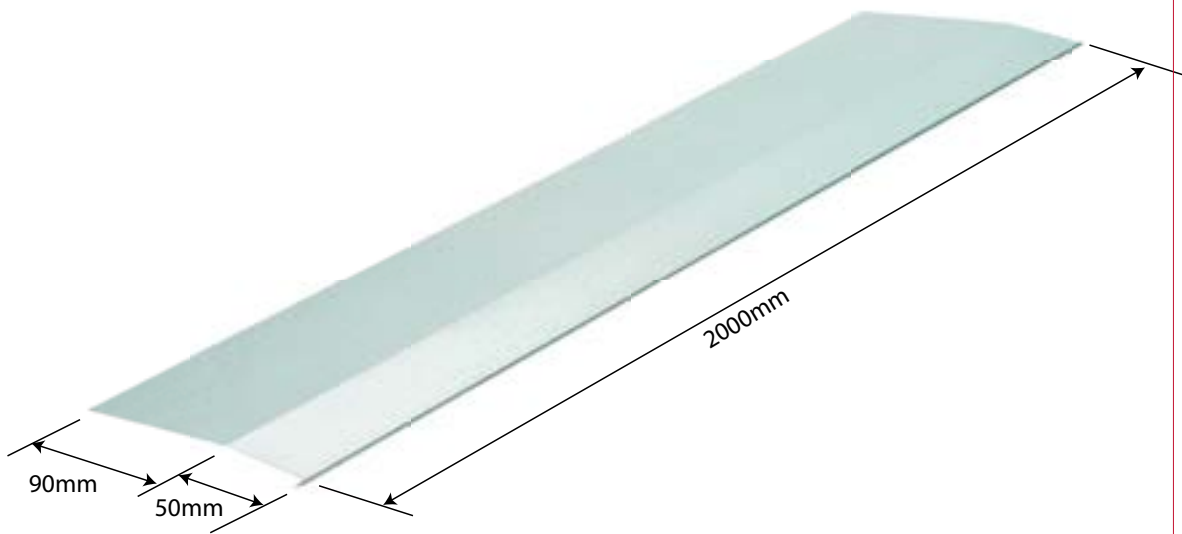

402 CF SLATE STARTER

Specifications

Length: 2000mm

Weight: 1.30kg

Colours see colour charts