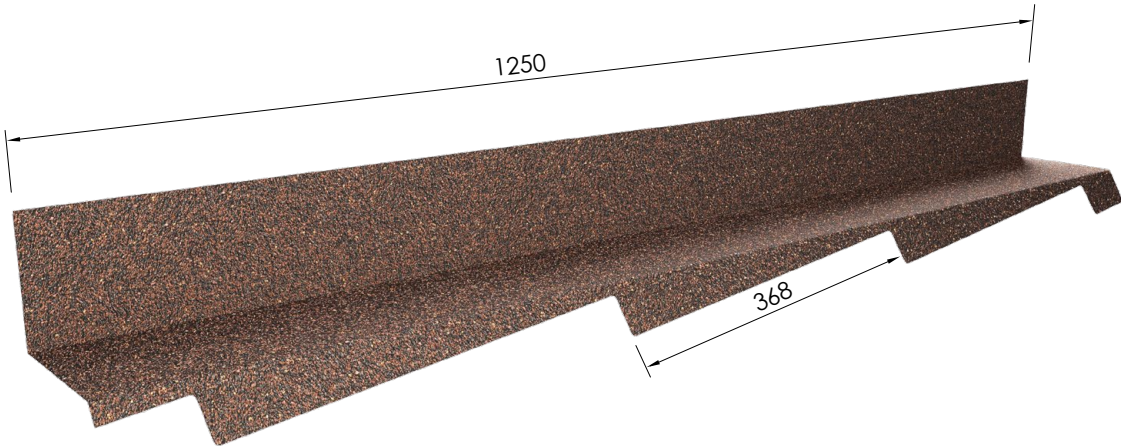

SIDE WALL FLASHING SCRIBED RIGHT

Specifications

Length: 1250 mm
Length of Cover: 1100 mm
Weight: 1.50 kg
Colours: see colour chart