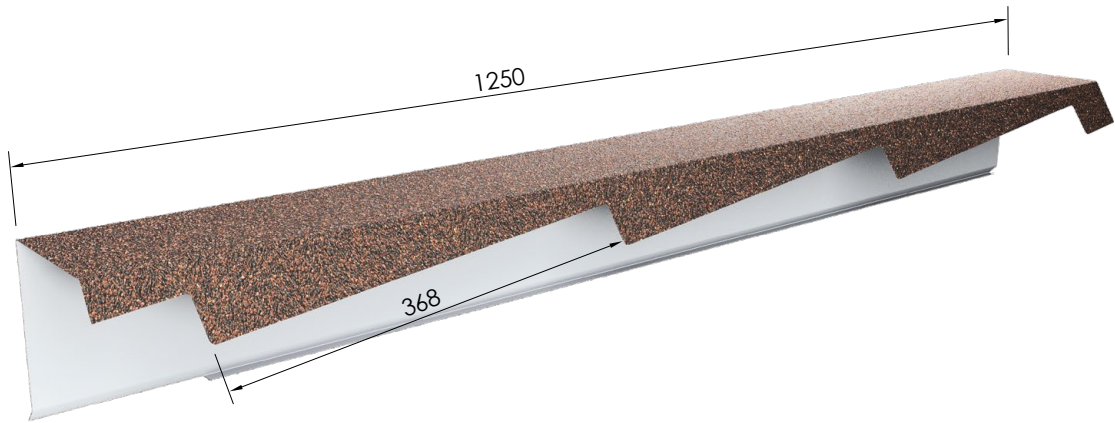

**BOX BARGE SCRIBED UNIVERSAL 140 RIGHT**

**Specifications**

Length: 1250 mm  
 Length of Cover: 1100 mm  
 Weight: 1.50 kg  
 Colours: see colour chart