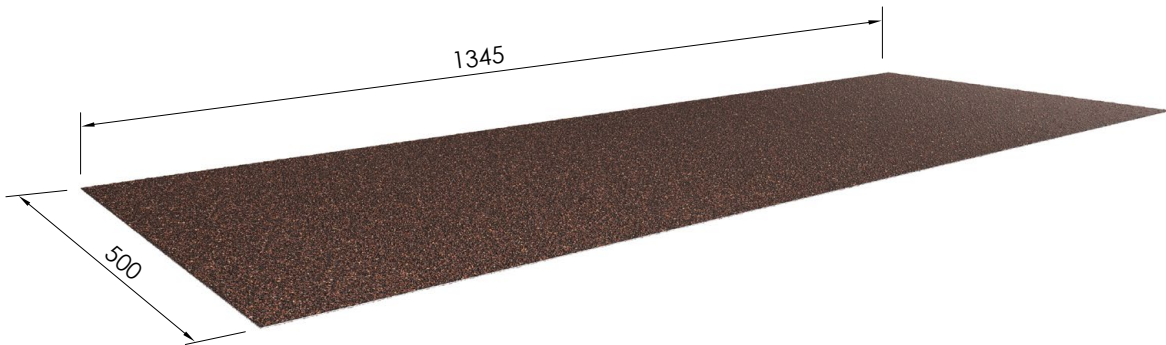

**FLAT SHEET 500/1345**

**Specifications**

Dimensions: 1345 mm x 500 mm

Weight: 3.05 kg

Colours: see colour chart