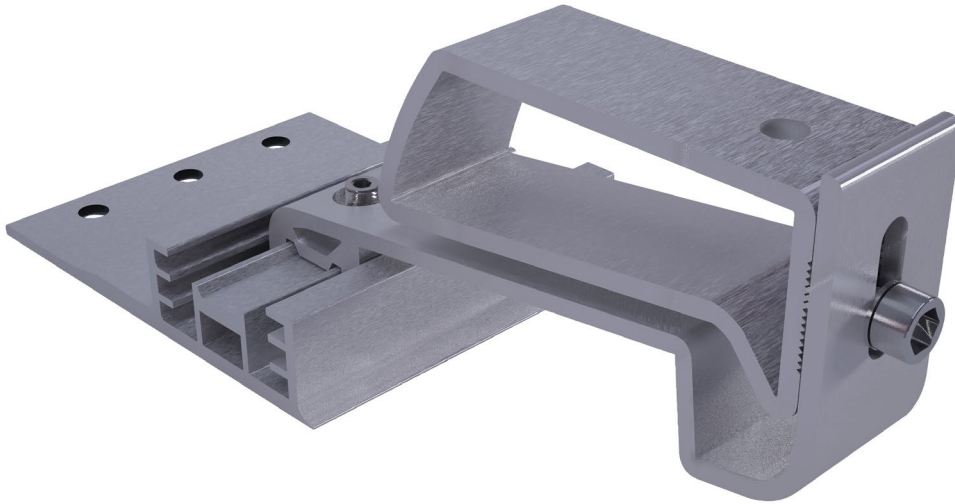

SOLAR HOLDER

Specifications

Weight: 0.9 kg