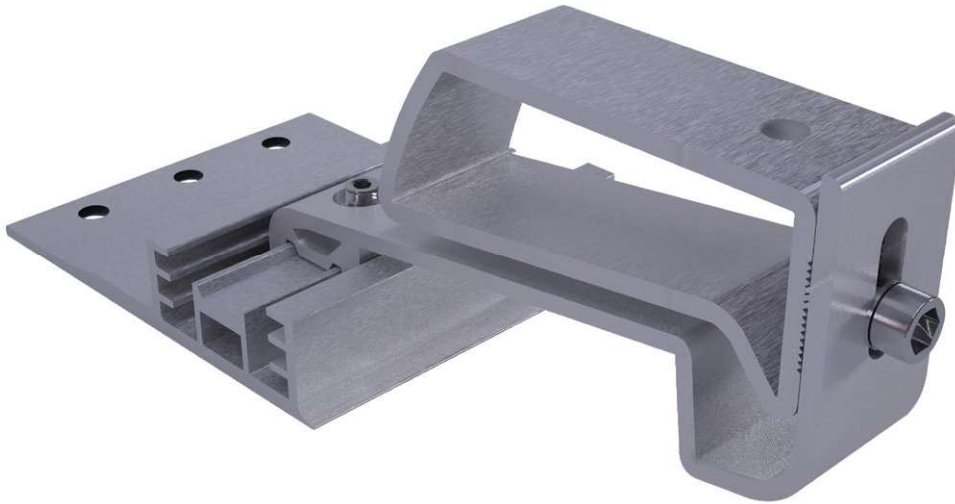

SOLAR HOLDER

Specifications

Weight: 0.9 kg