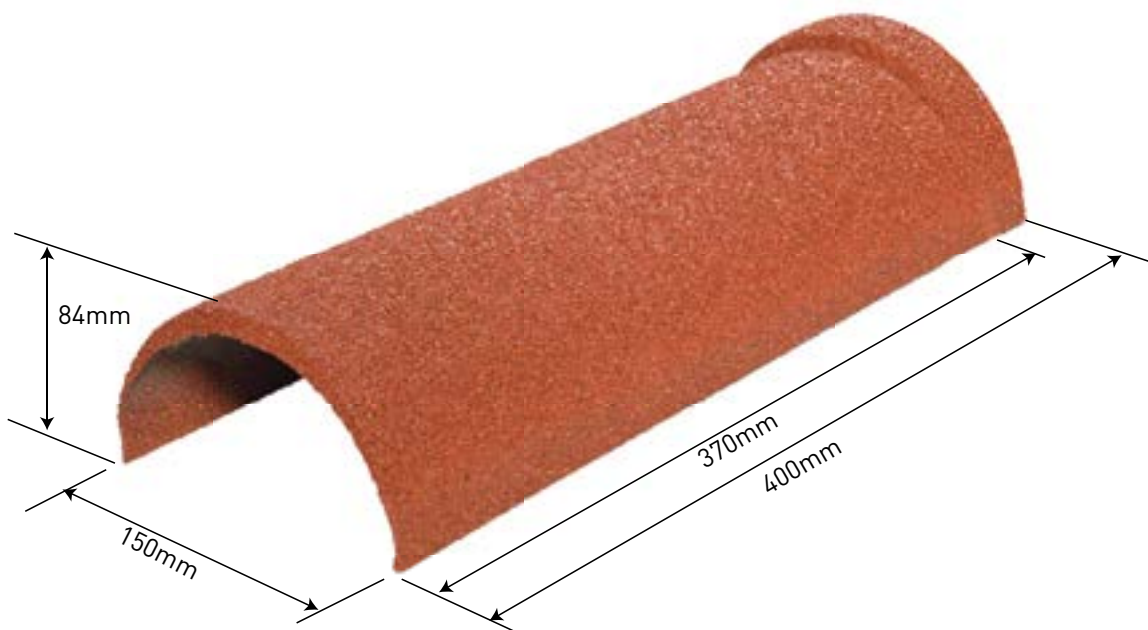

100 BARREL TRIM

Specifications

Length: 400mm

Weight: 0.472kg

Colours see colour charts