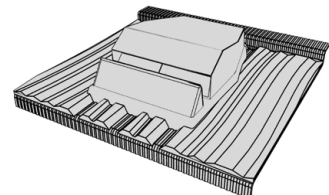

**VENT LV75**

**Specifications**

Weight: max. 1.15 kg

Colours: see colour chart

**Available also for**

**CLASSIC**

**TUDOR**

**SHAKE**