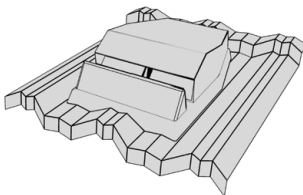

**VENT LV75**

**Specifications**

Weight: max. 1.15 kg

Colours: see colour chart

**Available also for**

**CLASSIC**

**TUDOR**

**SHAKE**