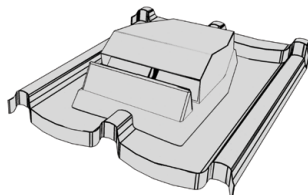

**VENT LV75**

**Specifications**

Weight: max. 1.15 kg

Colours: see colour chart

**Available also for**

**CLASSIC**

**TUDOR**

**SHAKE**