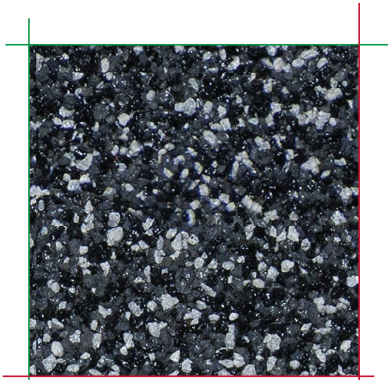

COLOUR CHART

CHARCOAL

BROWN BARK

COFFEE BROWN

TERRACOTTA

SLATE

CEDAR

AUTUMN