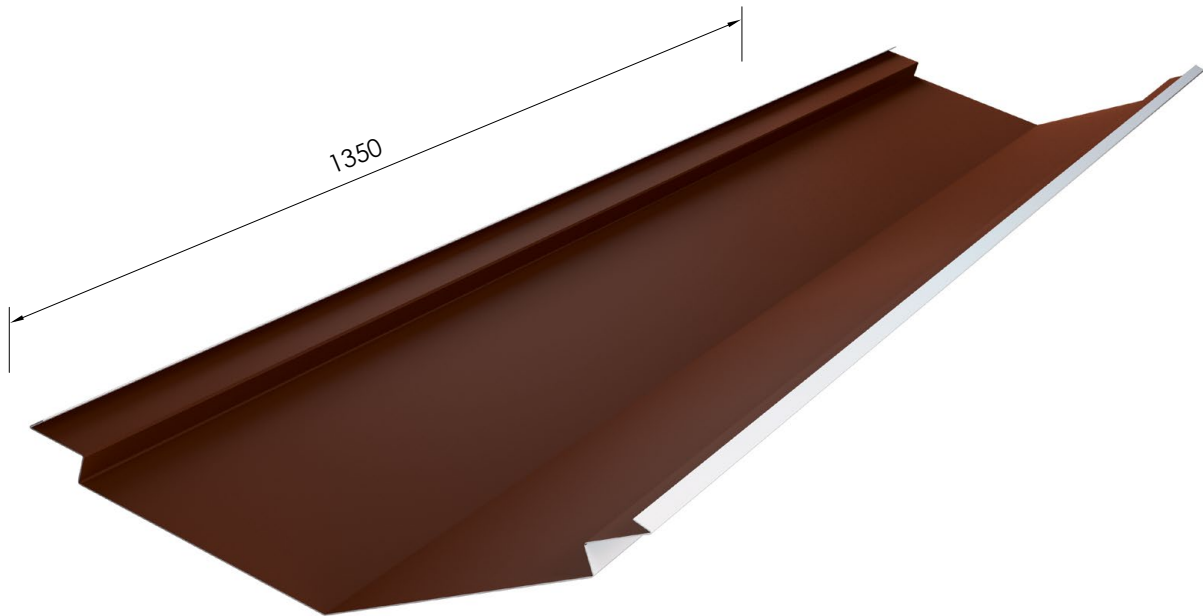

VALLEY SC

Specifications

Overall Length: 1350 mm
Length of Cover: 1250 mm
Weight: 1.8 kg
Colours: Black, Red