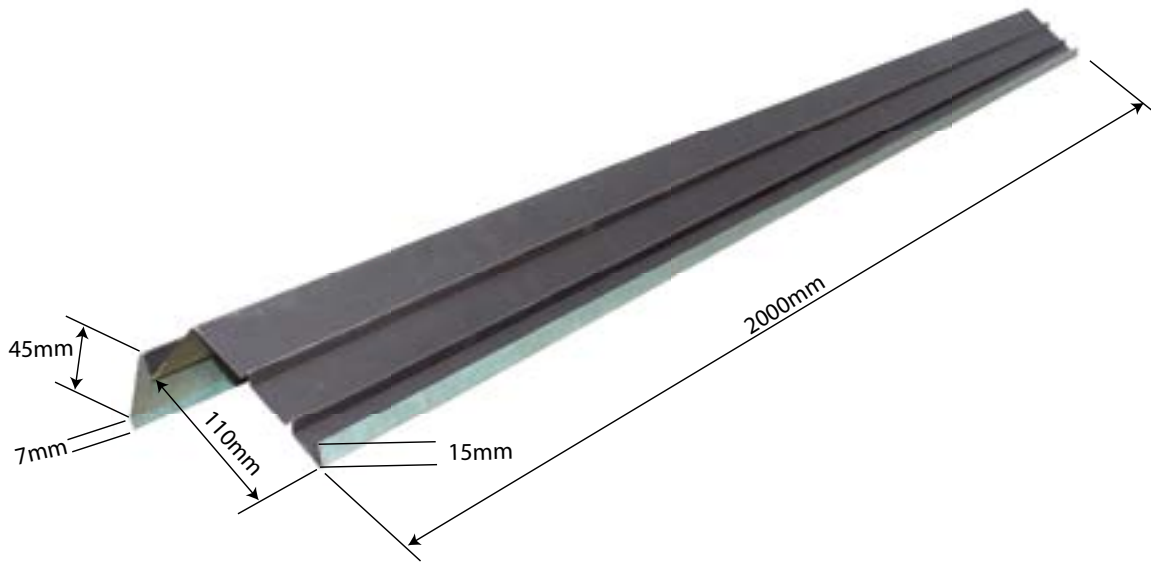

704 NO BEND GABLE EDGE FLASHING

Specifications

Length: 2000mm

Weight: 1.70kg

Colours see colour charts