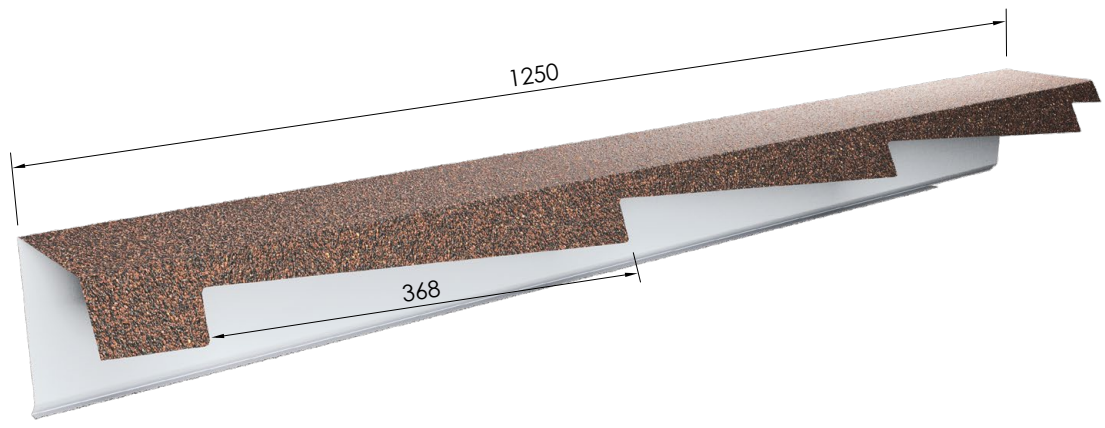

BOX BARGE SCRIBED UNIVERSAL 140 LEFT

Specifications

Length: 1250 mm
 Length of Cover: 1100 mm
 Weight: 1.50 kg
 Colours: see colour chart