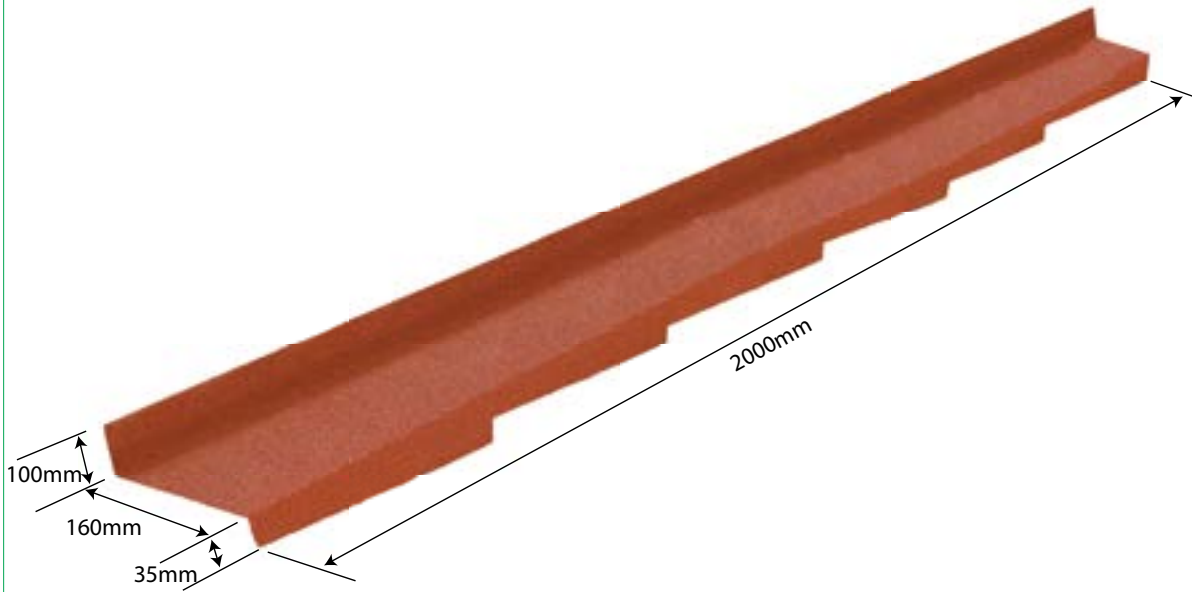

110 NOTCHED SIDEWALL LH

Specifications

Length: 2020mm

Weight: 2.678kg

Colours see colour charts