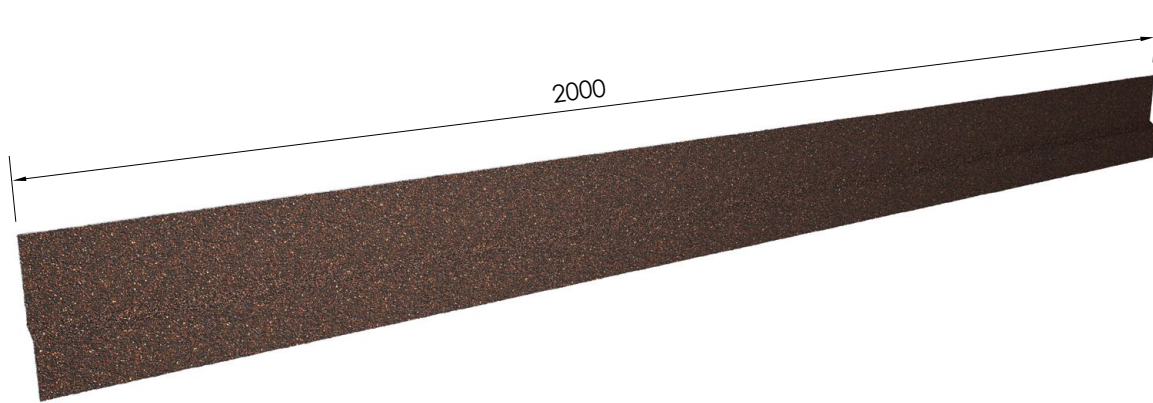

**SIDE WALL FLASHING**

**Specifications**

Length: 2000 mm  
Length of Cover: 1900 mm  
Weight: 1.64 kg  
Colours: see colour chart