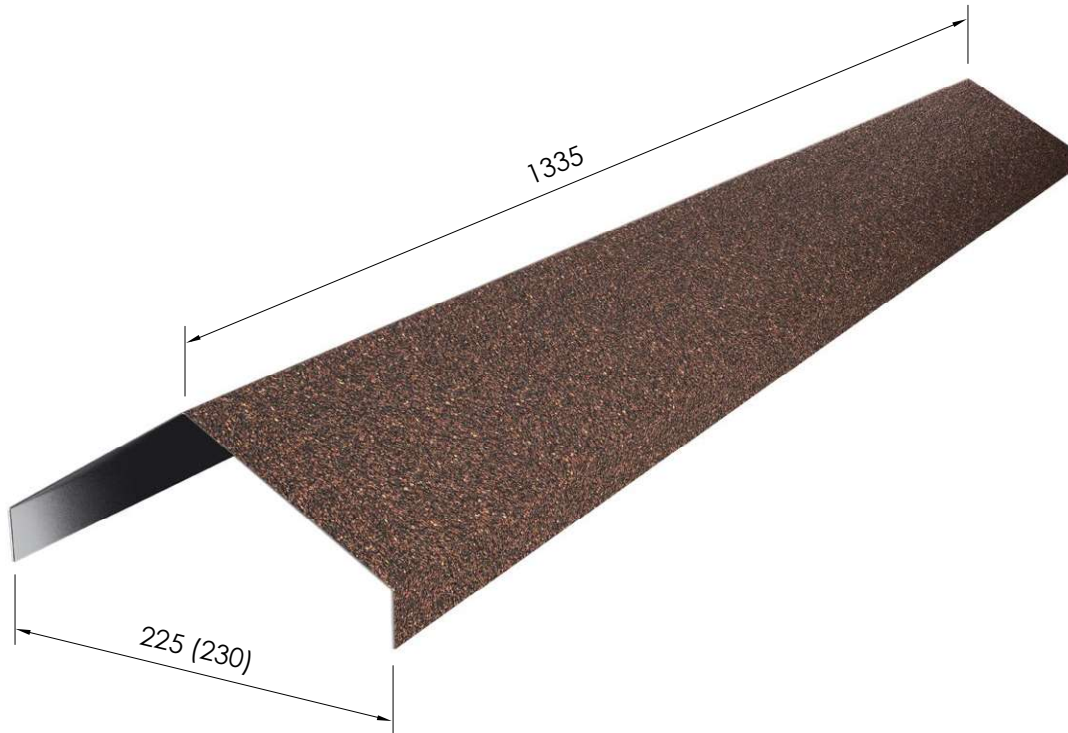

RIDGE COVER 130

Specifications

Length: 1335 mm
Length of Cover: 1250 mm
Weight: 2.11 kg
Colours: see colour chart