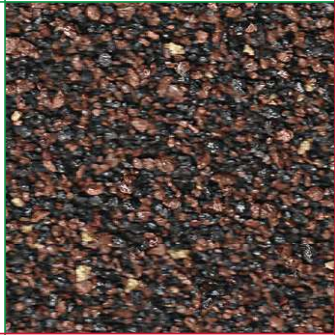

COLOUR CHART

CHARCOAL

BROWN BARK

COFFEE BROWN

TERRACOTTA

SLATE

CEDAR

AUTUMN

GREEN