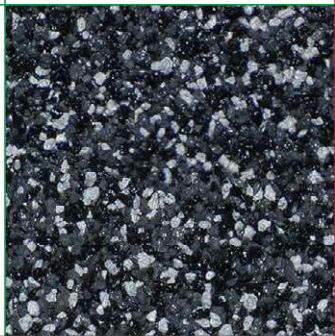

COLOUR CHART

CHARCOAL

BROWN BARK

COFFEE BROWN

TERRACOTTA

SLATE

CEDAR

AUTUMN

GREEN