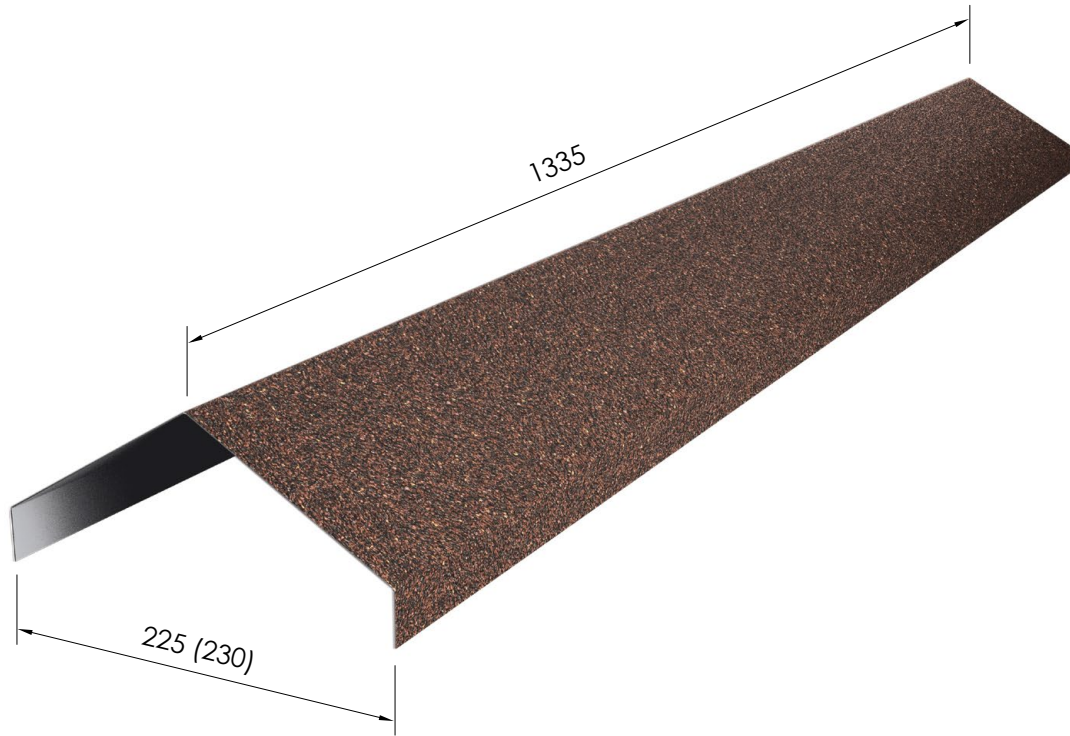

RIDGE COVER 130

Specifications

Length: 1335 mm
Length of Cover: 1250 mm
Weight: 2.11 kg
Colours: see colour chart