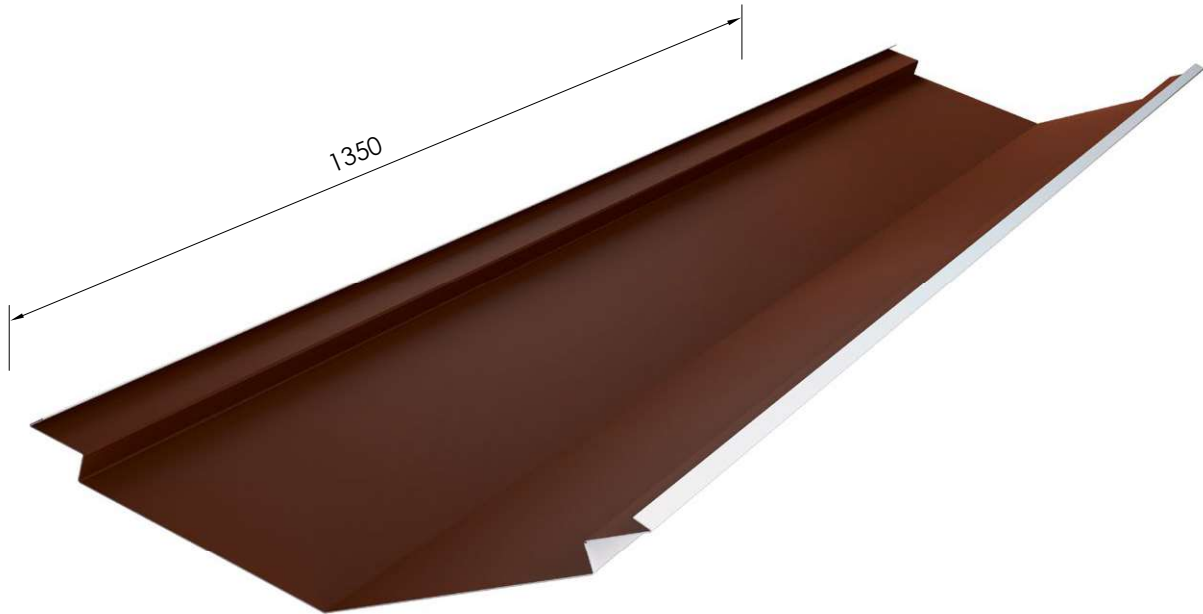

VALLEY SC

Specifications

Overall Length: 1350 mm
Length of Cover: 1250 mm
Weight: 1.8 kg
Colours: Black, Red